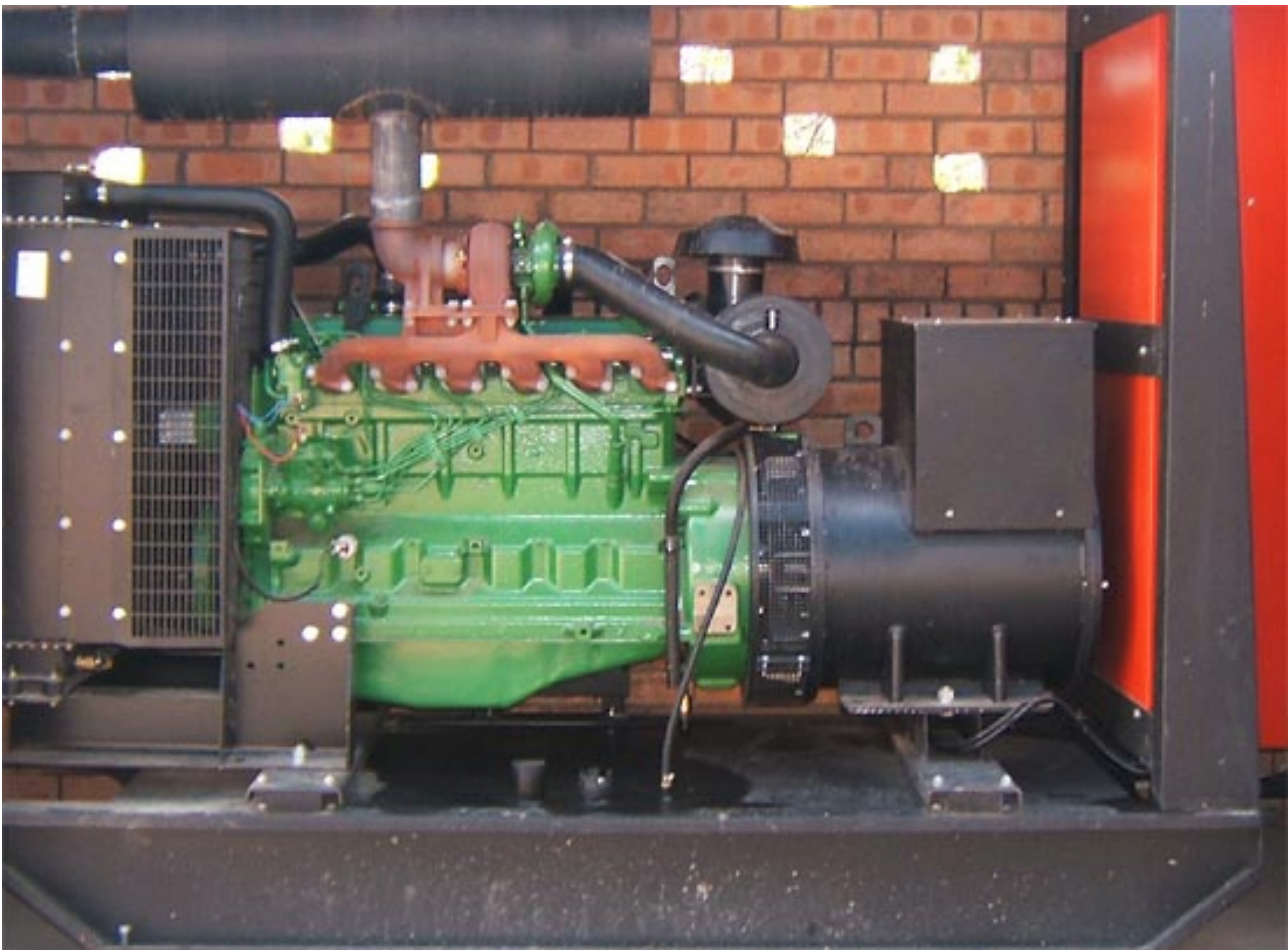

Jacobs Joinery & Shopfitters

Generator Set

November, 2007

In a bid to ensure that their service to their customers is reliable and dependable, Jacobs Joinery & Shopfitters recently acquired a 400 volt, 50 Hz, 150 KVA Generator Set. The generator is capable of powering up the entire Pietermaritzburg factory, which is necessary at a time when the electricity network has become notoriously unreliable.

This acquisition is an indication of how strongly the company is committed and dedicated to providing their clients with excellent customer service in a manner that has become known as the “Jacobs Way”.

The information in this news article have been made available to general media, industry and trade publications, and are included here as information references relating to various activities of Jacobs Shopfitters. Each release is dated, therefore certain statistical information may vary. For more information contact Jacobs Joinery and Shopfitters at 033-386 8244 (Intl: +27-33-386 8244) or 011-791 3671 (Intl: +27-11-791 3671), or send your enquiries by E-mail to info@jacobsshopfitters.com.